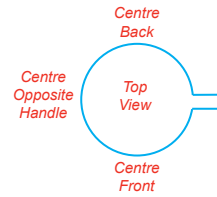

*Capacity 400ml | Height 107mm | Diameter 85mm | Direct Print area 185 x 40mm | Transfer print area 220 x 50mm | Weight 293g | Boxed in 36
The dimensions may change within manufacturing tolerance*

Visual not to scale

If your order is on our Fast Track or Priority service please note the colours are matched to the nearest inhouse pantone colour and are taken at clients own risk.

To face a left handed
drinker

To face a right handed
drinker