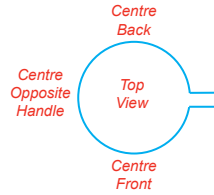

*Capacity 330ml | Height 93mm | Diameter 80mm | Transfer print area 220 x 80mm | Direct Print area 185 x 70mm | Weight 295g | Boxed in 36  
The dimensions may change within manufacturing tolerance*

Visual not to scale

**If your order is on our Fast Track or Priority service please note the colours are matched to the nearest inhouse pantone colour and are taken at clients own risk.**

To face a left handed drinker

To face a right handed drinker