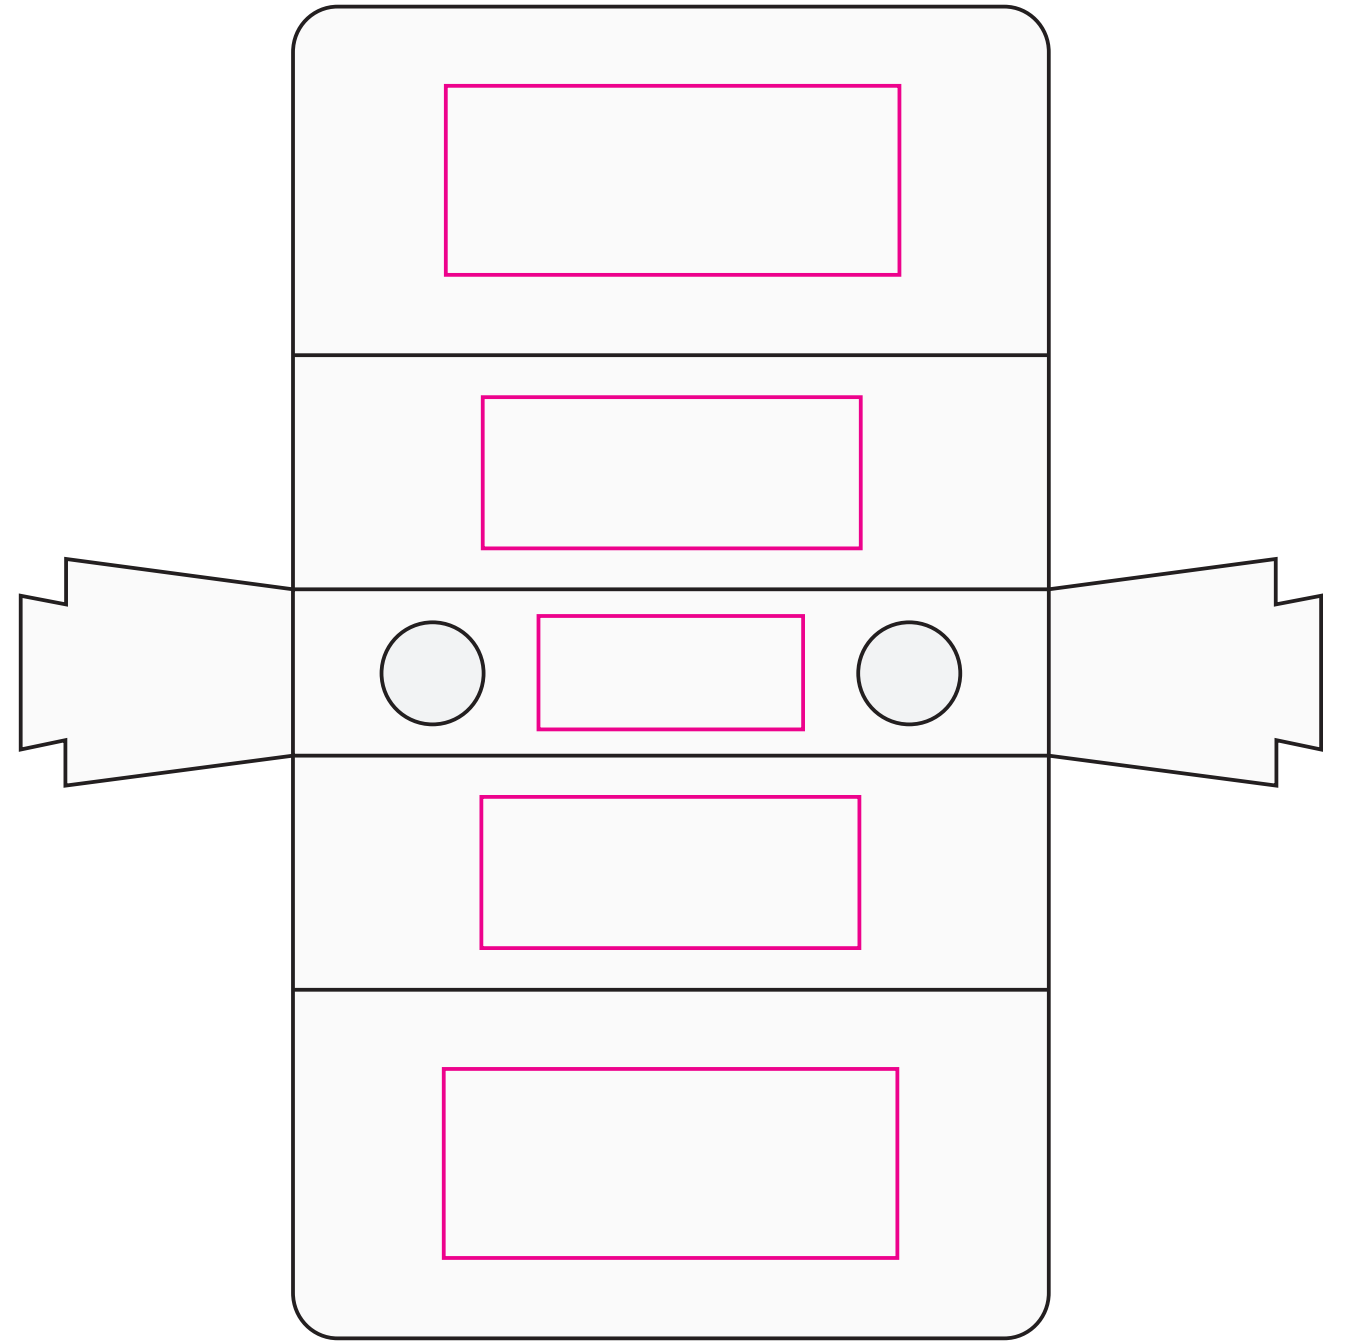

Item: 3859 - Foldable Binoculars
 Print Area: 60mm x 25mm
 Position: Central on largest area

Print Area: 50mm x 20mm
 Position: Central on middle area

Print Area: 35mm x 15mm
 Position: Central between eye holes in the middle

VIEW OF FRONT LENSES

VIEW OF FRONT LENSES