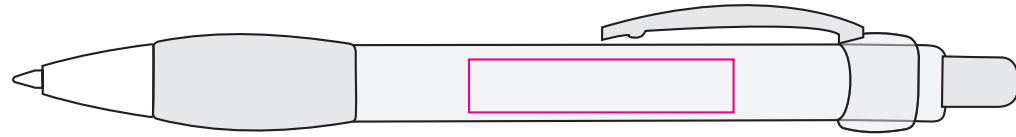

Item: 3319 - Clear Ballpen
 Print Area: 20mm x 6mm
 Position: In line with clip

Print Area: 35mm x 7mm
 Position: Next to clip

Print Area: 35mm x 9mm
 Position: Central on back of pen