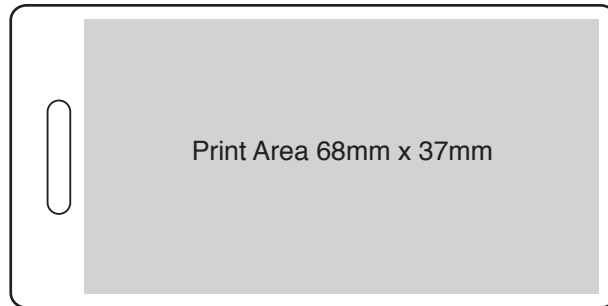

🎮 Window Luggage Tag *Ref: 9922*

Pad Print

Screen Print

Custom Options - Plastic Strap, Leather Strap

Colours available: White, Red, Blue, Green, Yellow, Orange

Front View

Back View

80mm

40mm