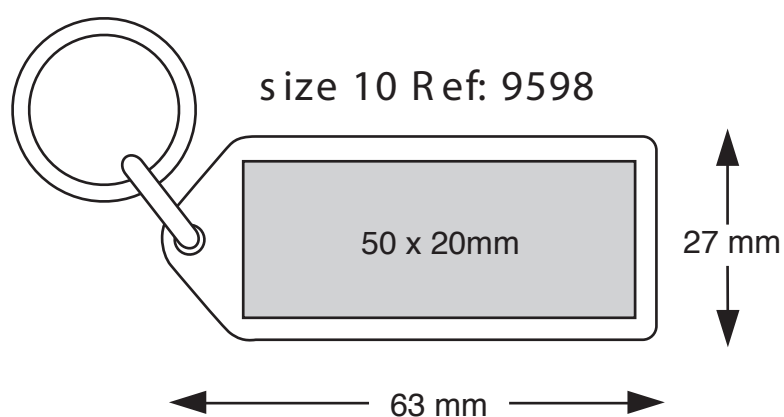

🔍 Clear acrylic key fob (sheet 2) Ref: 9598

☑ Lithographic Print - 1 or 2 sides

✚ Screen Print

✚ Custom Options

Please note colours may vary due to the nature of lithographic printing. These products are available unassembled.