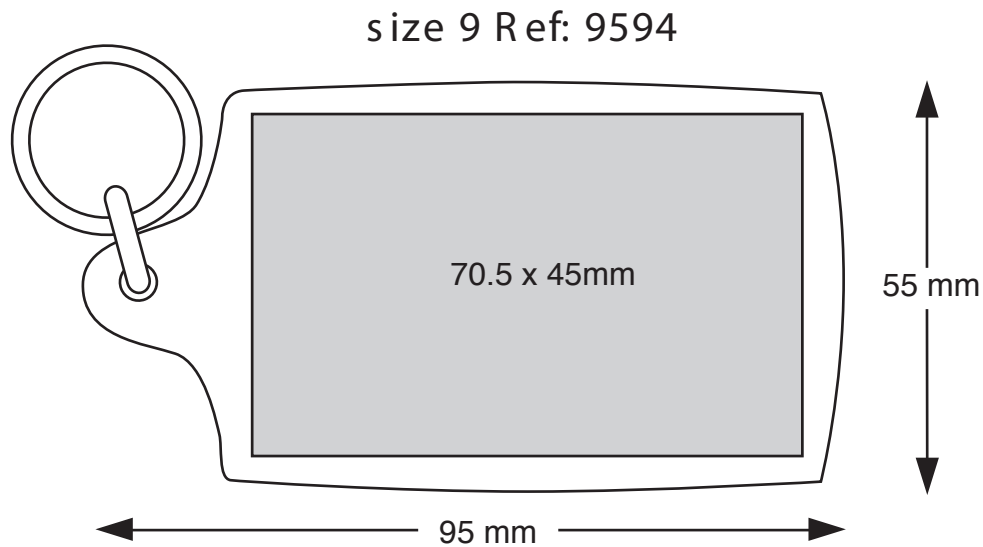

- 🔍 Clear acrylic key fob (sheet 2) Ref: 959
- ☑ Lithographic Print - 1 or 2 sides<sup>4</sup>
- ✚ Screen Print
- ✚ Custom Options

Please note colours may vary due to the nature of lithographic printing. These products are available unassembled.