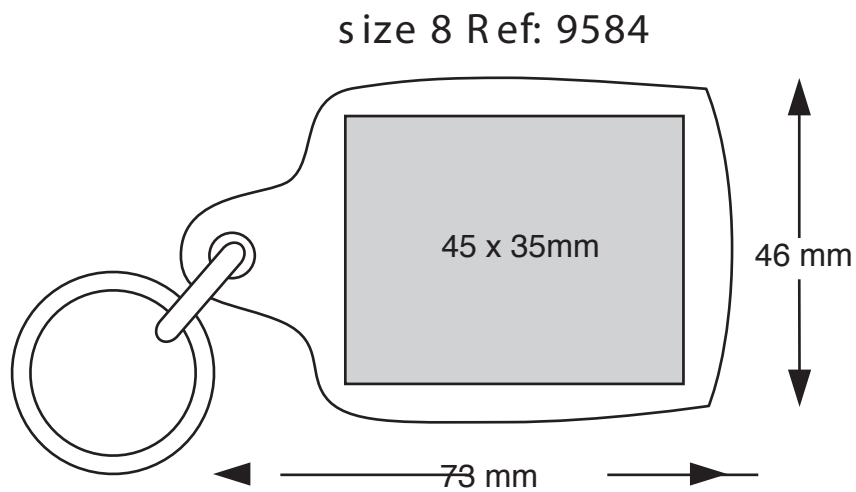

🎯 Clear acrylic key fob (sheet 2) Ref: 9584

☑ Lithographic Print - 1 or 2 sides

✚ Screen Print

✚ Custom Options

Please note colours may vary due to the nature of lithographic printing. These products are available unassembled.