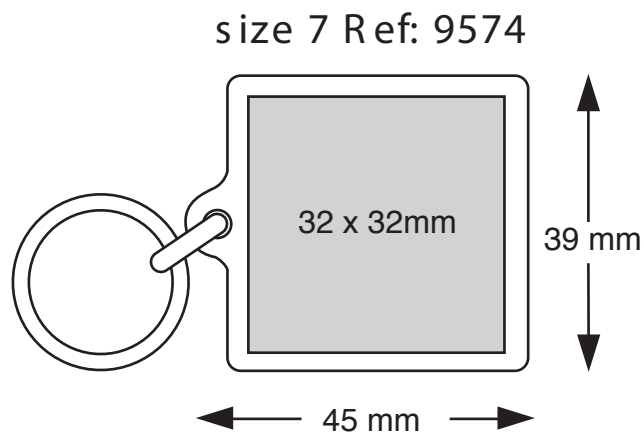

🎯 Clear acrylic key fob (sheet 2) Ref: 9574

☑ Lithographic Print - 1 or 2 sides

✚ Screen Print

✚ Custom Options

Please note colours may vary due to the nature of lithographic printing. These products are available unassembled.