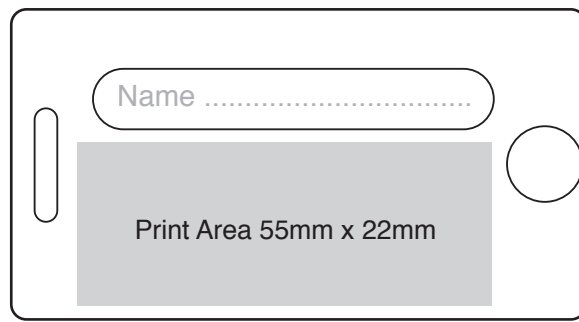

▶ Security Luggage Tag Ref: 9542

Pad Print

Relief & Foil Print

Custom Options

Colours Available: White, Black (other colours available subject to MOQ)

Front View

Back View

41 mm

76 mm