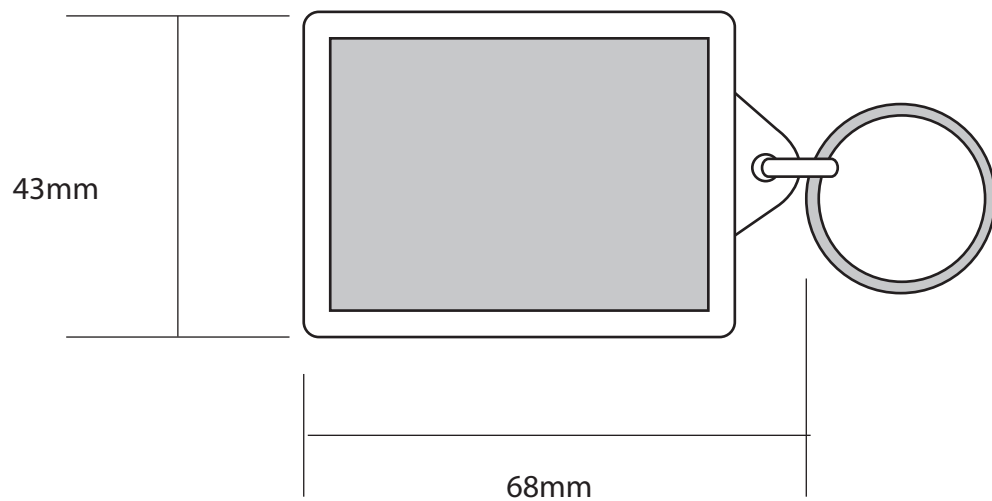

🔍 Clear acrylic key fob (size2) Ref: 9524

☑ Lithographic Print - 1 or 2 sides

✚ Screen Print

✚ Custom Options

Please note colours may vary due to the nature of lithographic printing. These products are available unassembled.