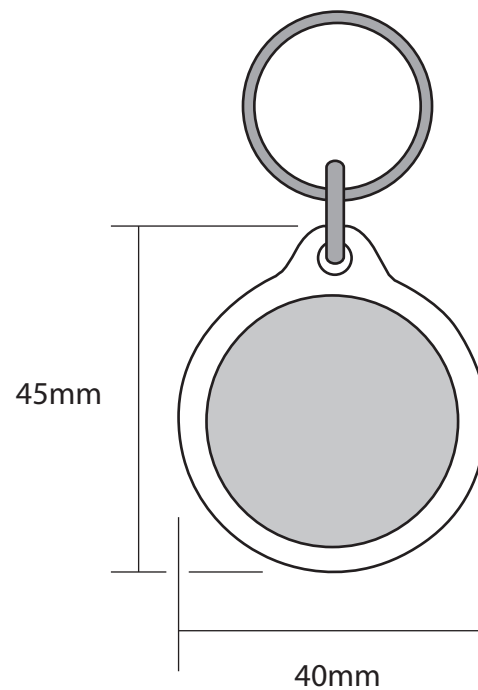

🔍 Clear acrylic key fob (round) Ref: 9504

☑ Lithographic Print - 1 or 2 sides

✘ Screen Print

✘ Custom Options

Please note colours may vary due to the nature of lithographic printing. These products are available unassembled.