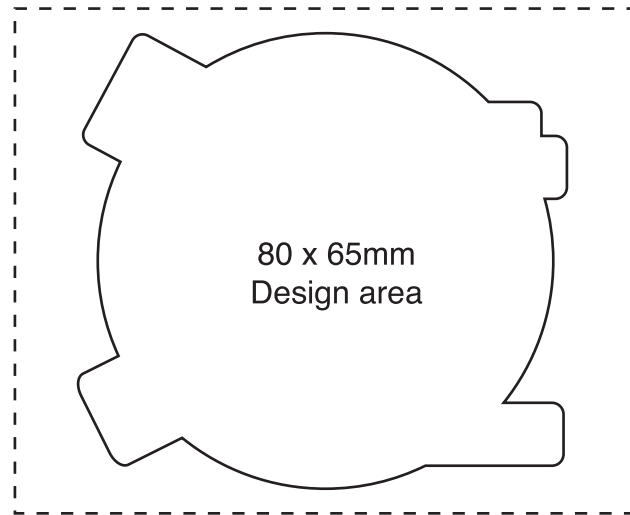

🎯 Custom Shape Fridge Magnets Ref:9122

Pad Print

Screen Print

Custom Option - Relief Moulded with foil Print

Colours available: All standard Plastic colours

Ref: 9122