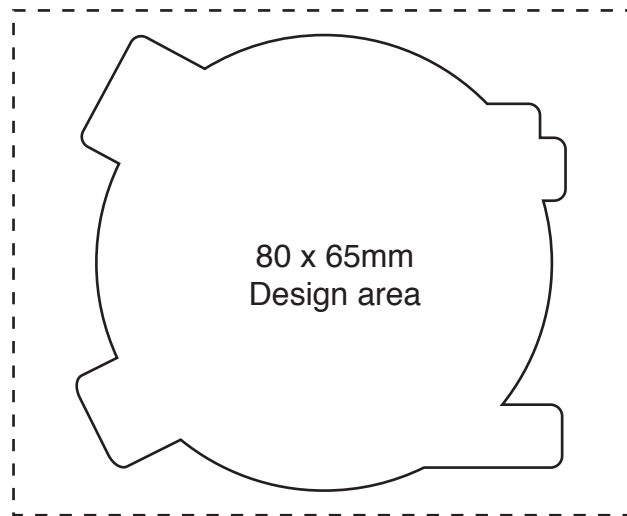

▶ Custom Shape Badges Ref: 9121

Pad Print

Screen Print

Custom Option - Relief Moulded with Foil Print

Colours available: All Standard Plastic colours

Back fixings available: welded safety pin, brooch pin fixing, child safe hook, suction pad fixing

Ref: 9121

Child safety hook