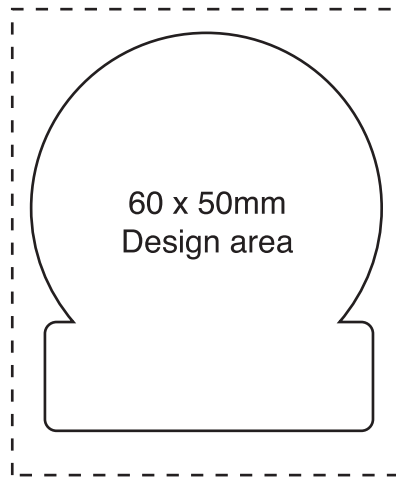

🎯 Custom Shape Fridge Magnets Ref:9112

Pad Print

Screen Print

Custom Option - Relief Moulded with foil Print

Colours available: All standard Plastic colours

Ref: 9112