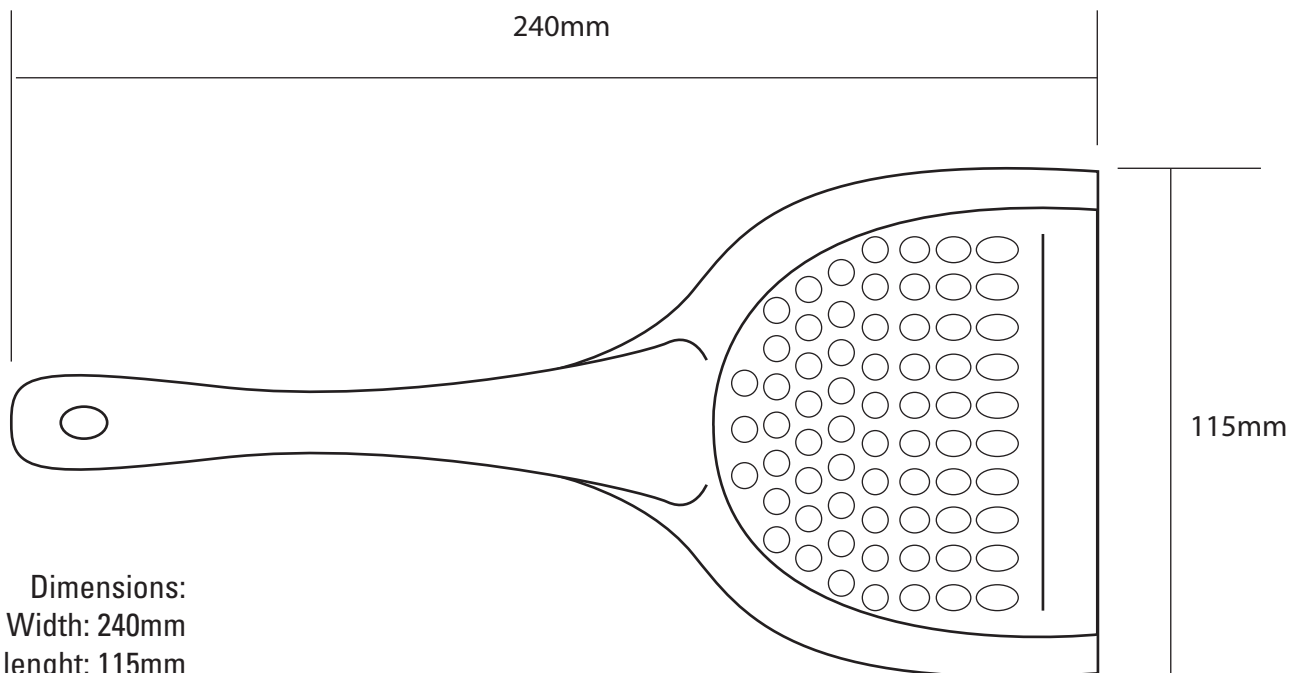

Product Spec Sheet - 8661

Product Name : Poop Scoop

Product Description

Clear up pet poop with this handy Poop Scoop. Available in Red and Blue and can be printed on the handle.

Min Order Qty	100
Manufactured	UK
Production Time	3-4 Weeks
Material	polypropylene
Colours Available	Red Blue
Bio Material Available	No

Print Area	15x25mm
Print Method	Pad Print
CMYK Label	N/A

Template

Artwork Requirements

- File Supplied to be an editable EPS or PDF.
- Artwork to be vectorised with text outlined.
- Pantone references to be supplied.
- Full colour artwork should be supplied as CMYK files at a minimum of 300dpi.

-Regardless of printing method artwork needs to be emailed with your order number, company name and any other instruction for the job.

Please note

All Information given correct at the time of production.

We will endeavour to maintain the accuracy of this document, however, details may change without notice.

Creative
Promotional
Products