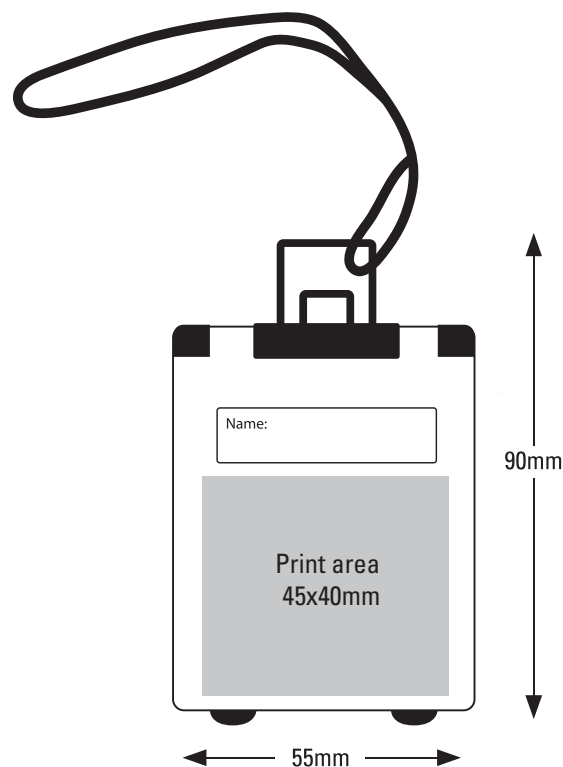

Product Spec Sheet - 8653

Product Name : Luggage Tag - Suitcase

Product Description

The Suitcase styled luggage tag only shows the name for security reasons and is available in Black with White, Red or Blue front. It can be printed on both sides in up to 4 spot colours

Min Order Qty	100
Manufactured	EU
Production Time	3-4 Weeks
Material	Polypropelene
Colours Available	Black/White Black/Red Black/Blue
Bio Material Available	No

Print Area	45x40mm
Print Method	Pad/Screen Print
CMYK Label	No

Template

Artwork Requirements

- File Supplied to be an editable EPS or PDF.
- Artwork to be vectorised with text outlined.
- Pantone references to be supplied.
- Full colour artwork should be supplied as CMYK files at a minimum of 300dpi.

-Regardless of printing method artwork needs to be emailed with your order number, company name and any other instruction for the job.

Please note

All Information given correct at the time of production.

We will endeavour to maintain the accuracy of this document, however, details may change without notice.

Creative
Promotional
Products