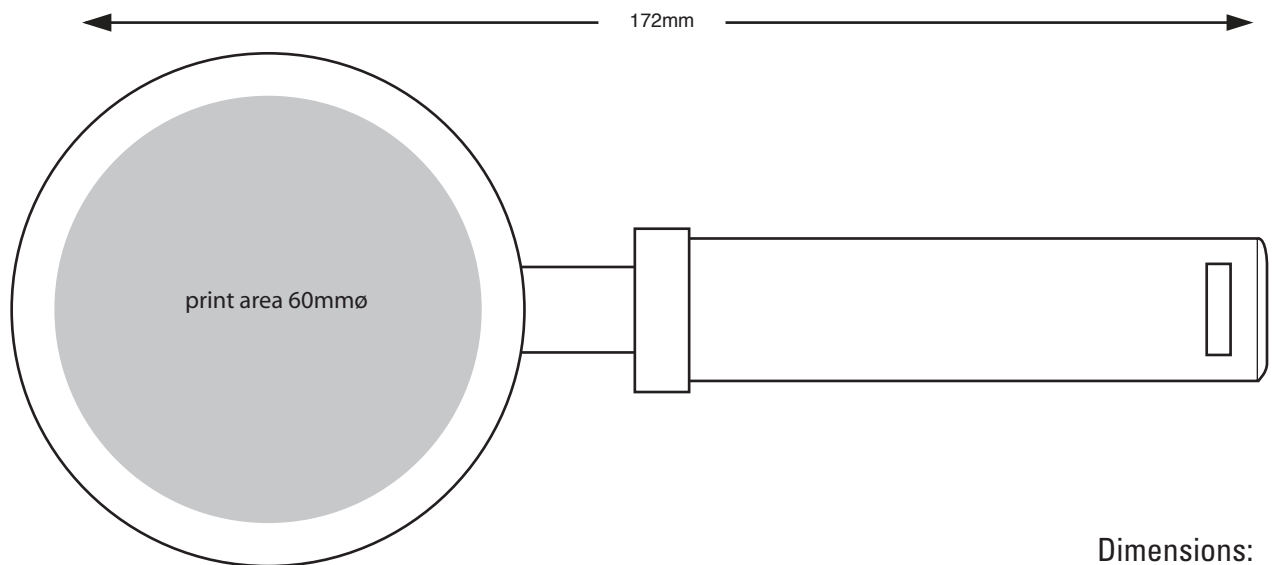

# Product Spec Sheet - 8640

Product Name : Round Clapper + Whistle

|              |           |
|--------------|-----------|
| Print Area   | 50x15mm   |
| Print Method | Pad Print |
| CMYK Label   | Yes       |

## Template

Dimensions:  
Length: 172mm  
Width: 72mm