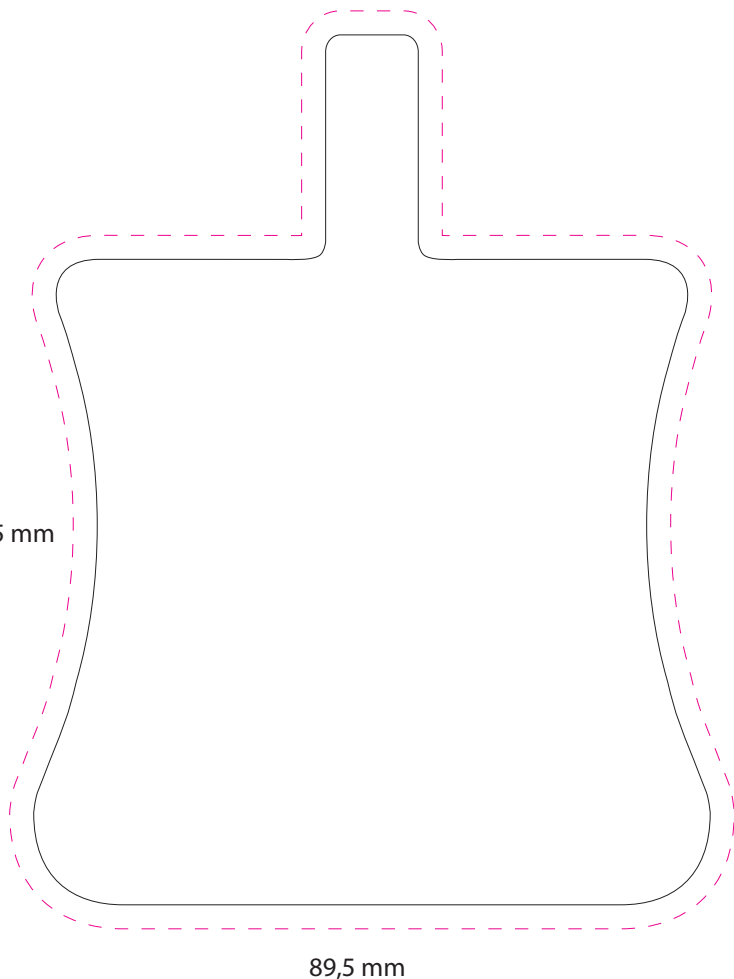

100% size label for MyKit Standard.

Please return this with all artwork and fonts converted to outlines/paths (vectorised).  
we accept .eps, .ai or .pdf file types.

MyKit - Front label

Remember bleed if print to edge

MyKit - Back label

Remember bleed if print to edge