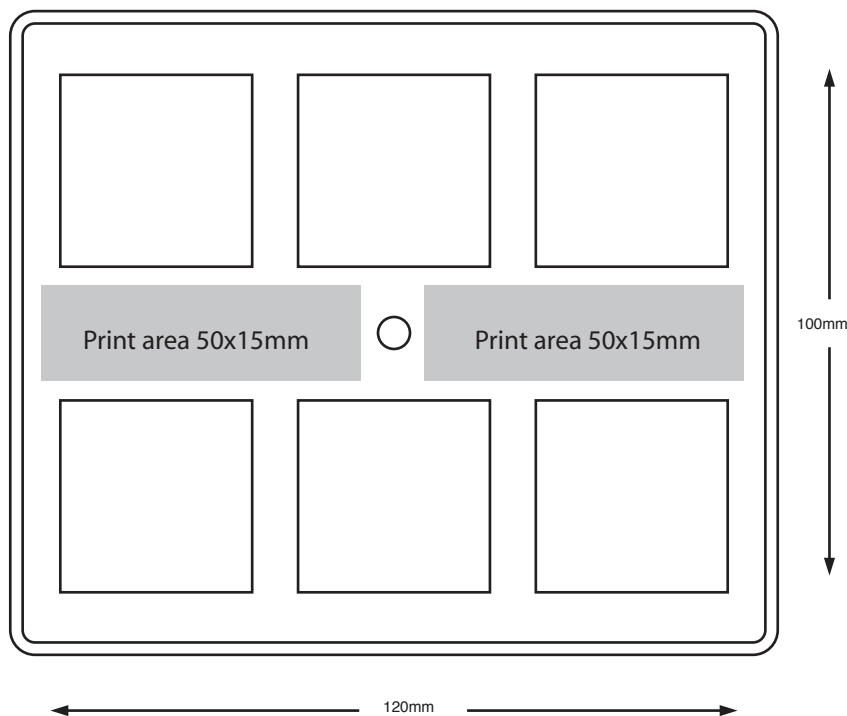

# Product Spec Sheet - 8634

Product Name : 6 Ice Cube Tray

## Product Description

A standard square shaped Ice Cube Tray with 4 cubes. Can be screen printed in 1 colour

Min Order Qty	250
Manufactured	EU
Production Time	3-4 Weeks
Material	Polypropylene
Colours Available	(Frosted) Blue, Green, Orange, Red, Yellow
Bio Material Available	No

Print Area	50x15mm
Print Method	Pad Print
CMYK Label	N/A

## Template

Dimensions:  
Length: 120mm  
Width: 100mm  
Depth: 15mm