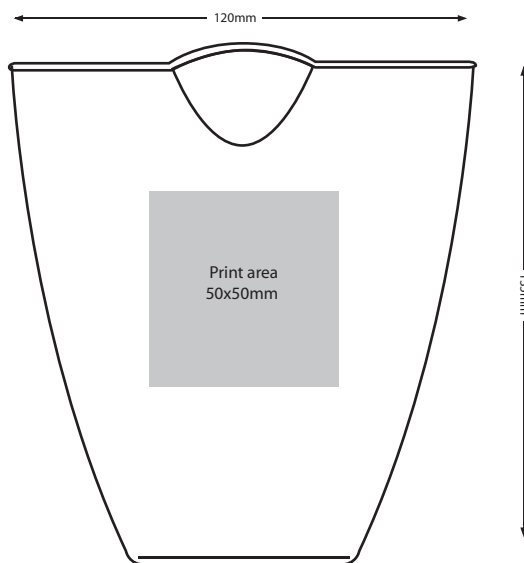

Product Spec Sheet - 8628

Product Name :1 Litre Jug

Product Description

These Jugs Come with a full set of scales down both sides.

Min Order Qty	100
Manufactured	UK
Production Time	3-4 Weeks
Material	Polypropylene
Colours Available	Clear
Bio Material Available	No

Print Area	50x50mm
Print Method	Pad Print
CMYK Label	N/A

Template

Dimensions: Height: 135mm
Width: 120mm

Artwork Requirements

- File Supplied to be an editable EPS or PDF.
- Artwork to be vectorised with text outlined.
- Pantone references to be supplied.
- Full colour artwork should be supplied as CMYK files at a minimum of 300dpi.