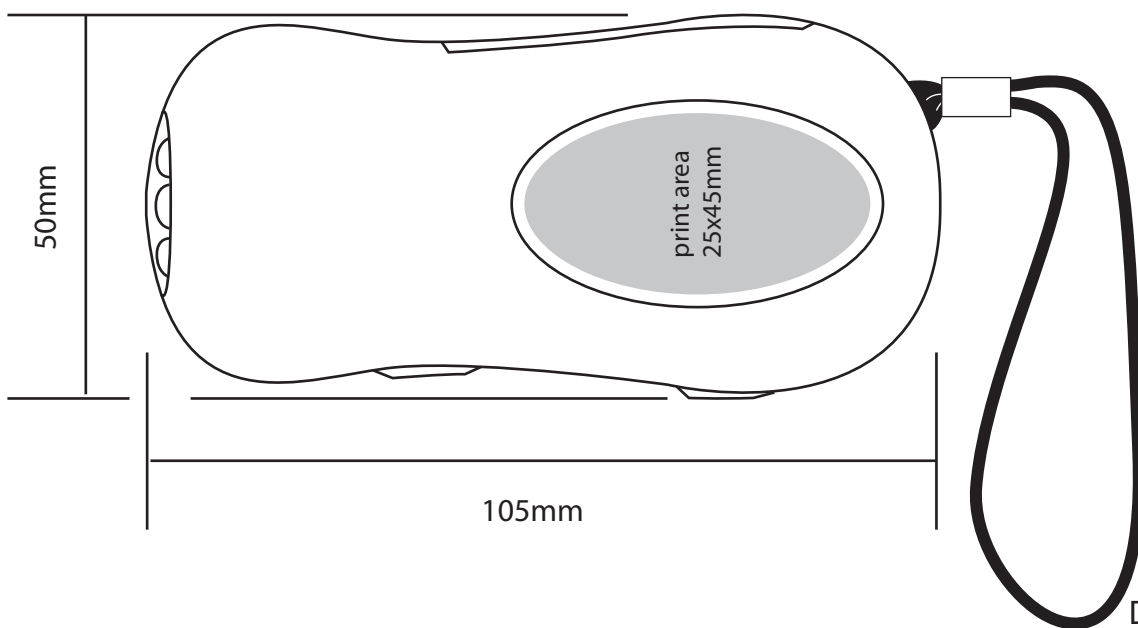

# Product Spec Sheet - 8619

Product Name : Dynamo Torch

Print Area	(both sides) 25x45mm
Print Method	Pad Print
CMYK Label	No

## Template

Dimensions:  
Height: 105mm  
Width: 50mm