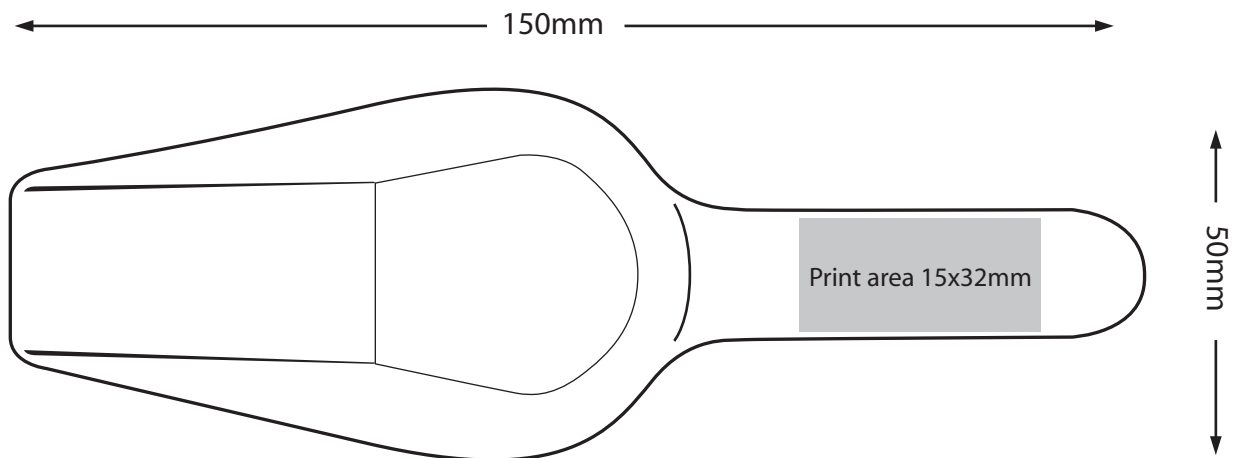

Product Spec Sheet - 8608

Product Name : 100ml Scoop - Flat Bottom

Product Description

This clear scoop has a flat bottom for easy collection of powders, granules etc in the kitchen or workshop

Min Order Qty	100
Manufactured	UK
Production Time	3-4 Weeks
Material	Polypropylene
Colours Available	Clear
Bio Material Available	No

Print Area	15x32mm
Print Method	Pad Print
CMYK Label	N/A

Template

Dimensions:
Width: 50mm
Length: 150mm
Depth: 45mm

Artwork Requirements

- File Supplied to be an editable EPS or PDF.
- Artwork to be vectorised with text outlined.
- Pantone references to be supplied.
- Full colour artwork should be supplied as CMYK files at a minimum of 300dpi.