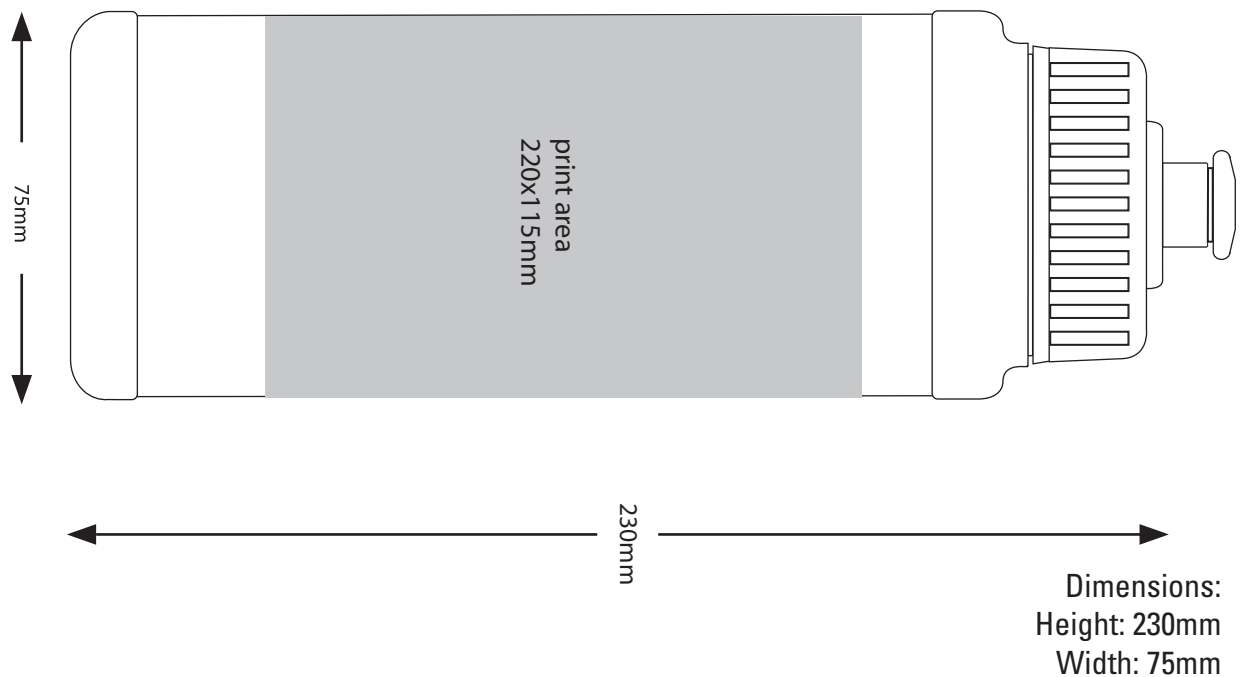

Product Spec Sheet - 8582

Product Name : Baseline Bottle -750ml

Product Description

The 750ml baseline bottle has a wide range of standard colours and caps and can be wrapround printed. It has a screw on cap with push pull opening. The bottle is BPA free

Min Order Qty	50
Manufactured	UK
Production Time	3-4 Weeks
Material	Polyethylene
Colours Available	White, Clear, Black, Mid Blue, Red, Green, Yellow, Orange, Pink, Purple
Bio Material Available	No

Print Area	220x115mm
Print Method	Screen Print
CMYK Label	Yes

Template

Artwork Requirements

- File Supplied to be an editable EPS or PDF.
- Artwork to be vectorised with text outlined.
- Pantone references to be supplied.
- Full colour artwork should be supplied as CMYK files at a minimum of 300dpi.

-Regardless of printing method artwork needs to be emailed with your order number, company name and any other instruction for the job.

Please note

All Information given correct at the time of production.

We will endeavour to maintain the accuracy of this document, however, details may change without notice.

Creative
Promotional
Products