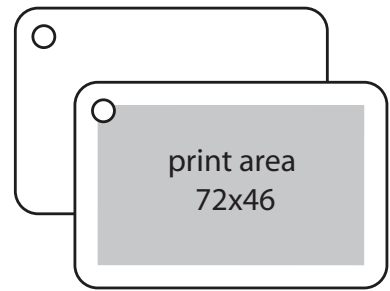

▶ Twister Hanger Ref: 8462

✚ Pad Print

✓ Screen Print

✓ Custom Options

Colours available:

EN13356 Road Safety approved.

White, Yellow, Orange

62 x 79 mm

78 x 52 mm