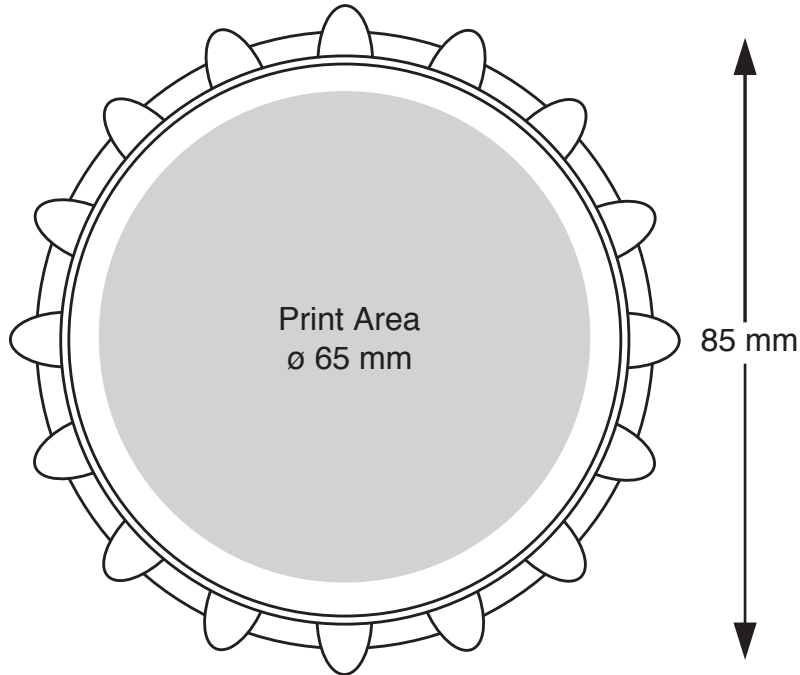

▶ Magnetic Bottle Opener Ref: 8435

✚ Pad Print

✓ Screen Print

✚ Custom Options

Colours available: White, Red, Green, Blue, Yellow, Orange, Black

front

back