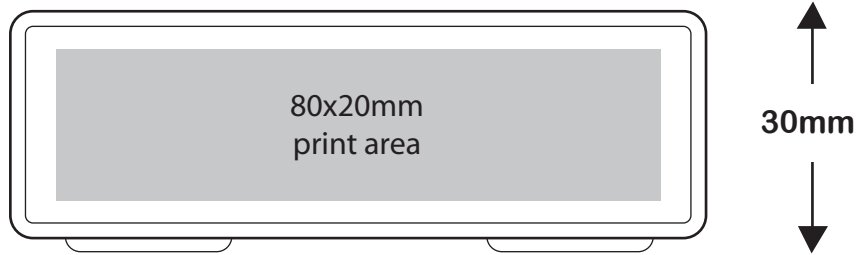

🎯 Toothbrush Travel set Ref:8412

Pad Print

Screen Print

Custom Options

Colours available: White,

top/bottom

front