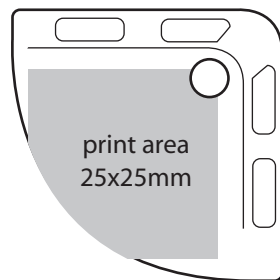

▶ Corner Protector Ref: 8411

Pad Print

Screen Print

Custom Options

Colours available: White

Top

side