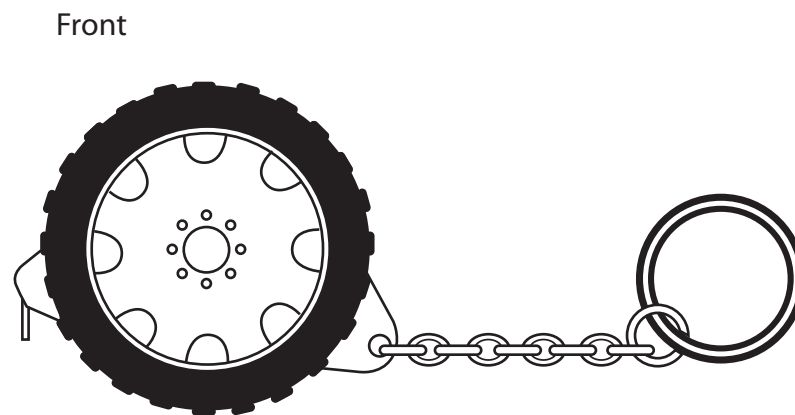

🔍 Tape Measure (wheel) Keyring Ref: 8398

☑ Pad Print

☑ Sticker

✚ Custom Options

Colours available: Black/chrome silver

← 50mm →