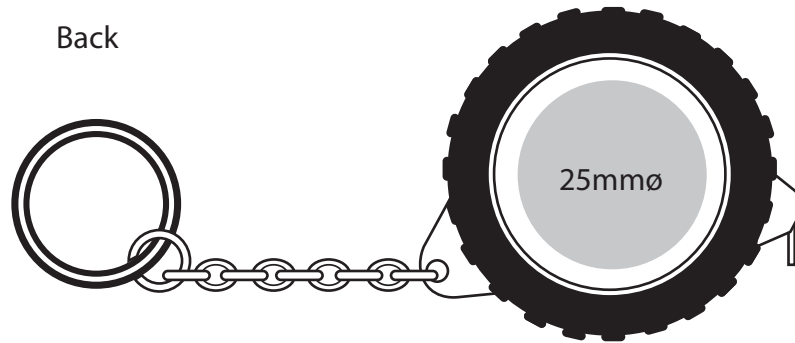

🔍 Tape Measure (wheel) Keyring Ref: 8398

☑ Pad Print

☑ Sticker

✚ Custom Options

Colours available: Black/chrome silver

← 50mm →