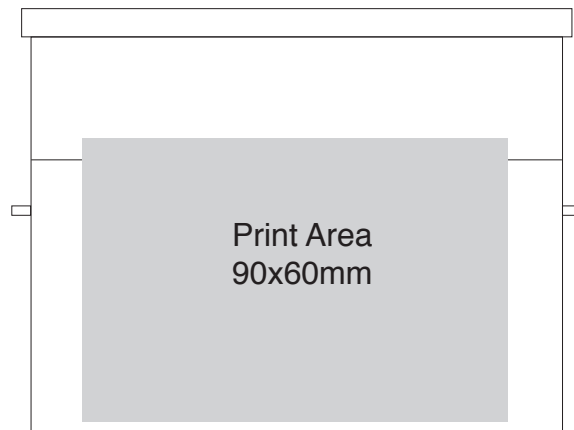

⏪ Skip Desktidy Ref:8383

Pad Print

Screen Print

Custom Options

Colours available: white, red, orange, yellow, green, reflex blue

← 120mm →

end

← 213mm →

side