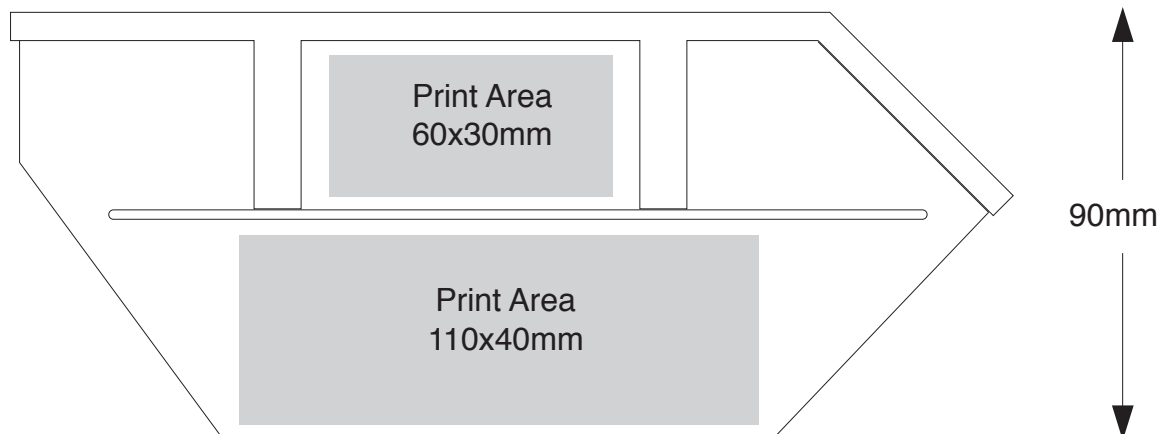

⏪ Skip Desktidy Ref:8383

Pad Print

Screen Print

Custom Options

Colours available: white, red, orange, yellow, green, reflex blue

← 120mm →

end

← 213mm →

side