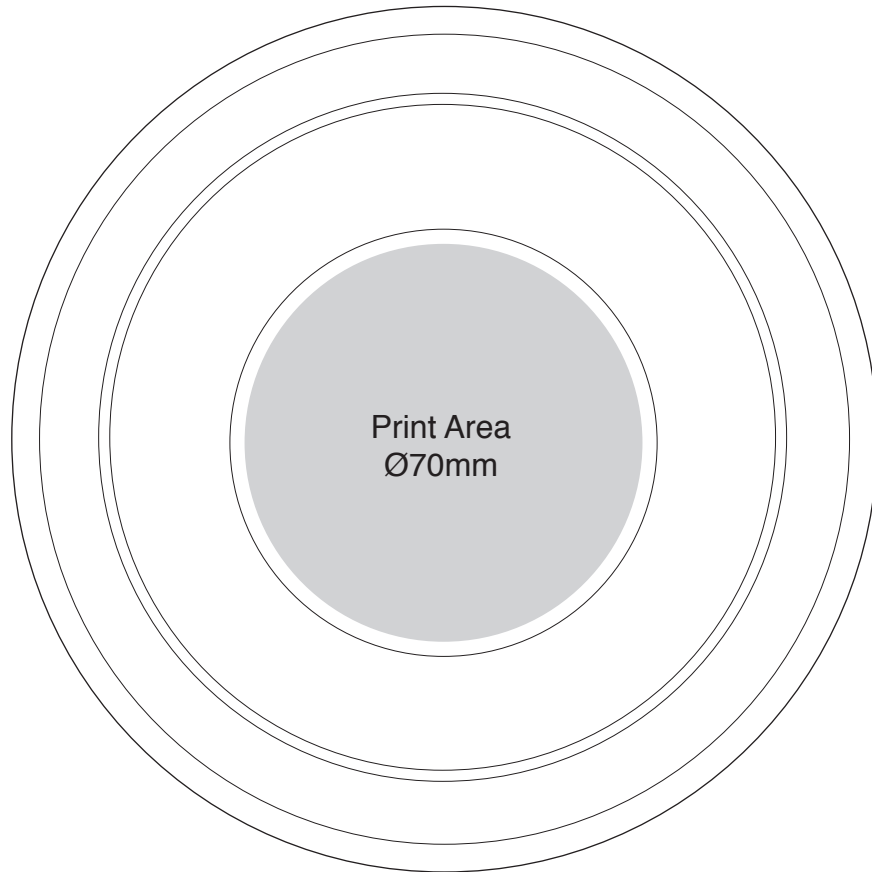

▶ Pet Bowl (round) Ref:8359

Pad Print

Screen Print

Custom Options (can be relief moulded)

Colours available: All standard plastic colours

plan

side