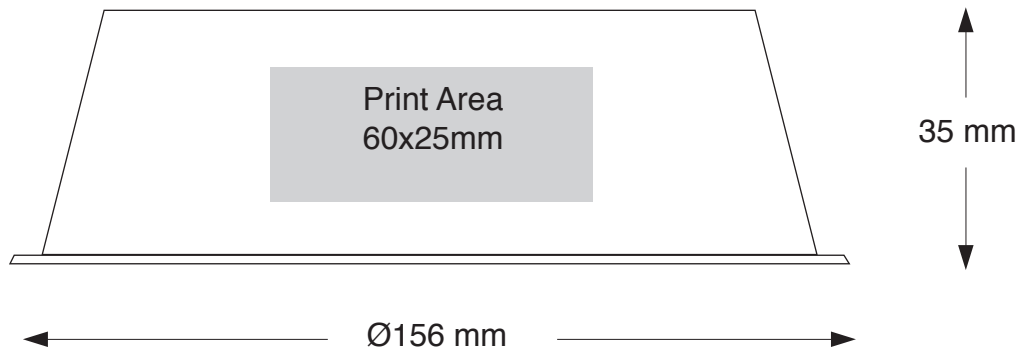

▶ Pet Bowl (round) Ref:8359

Pad Print

Screen Print

Custom Options (can be relief moulded)

Colours available: All standard plastic colours

plan

side