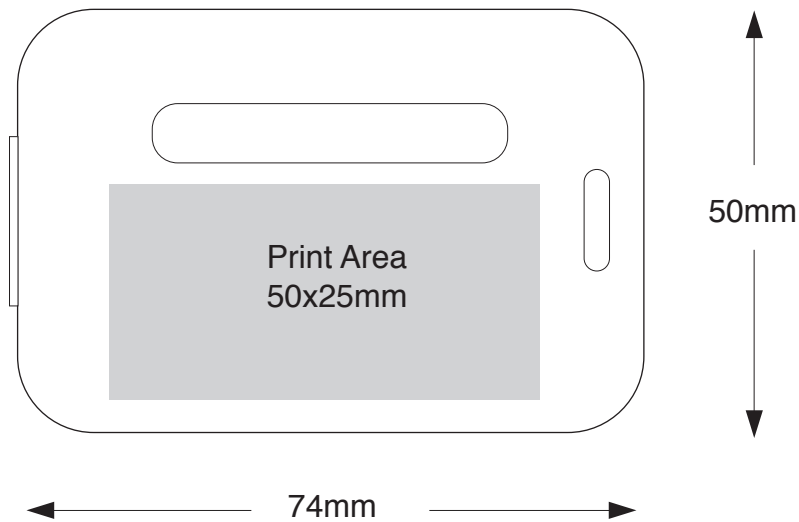

🎮 One Piece Luggage Tag Ref:8352

Pad Print

Screen Print

Custom Options

Colours available:(all frosted) clear, red, orange, yellow, green, reflex blue

front

back