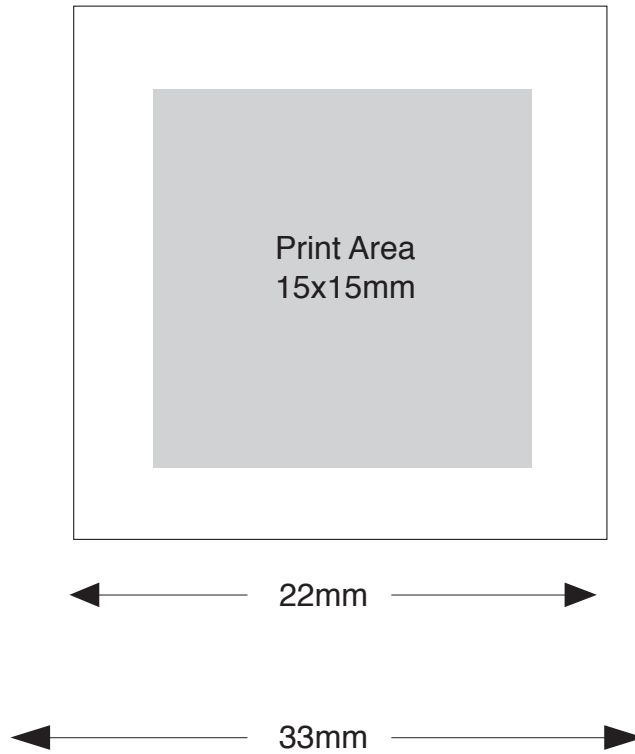

🎬 Flashing Ice Cube Ref:8350

Pad Print

Screen Print

Custom Options

Colours available: clear

top view

side view