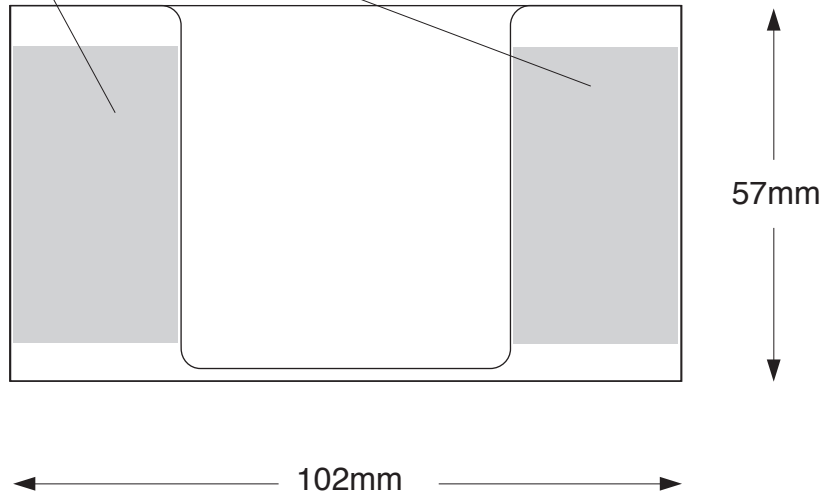

▶ Paper Block Holder Ref:8330

☑ Pad Print

✚ Screen Print

✚ Custom Options

Colours available: (All frosted) red, orange, green, reflex blue, clear

Print Area  
25x45mm

102mm

57mm

front

82mm

57mm

side