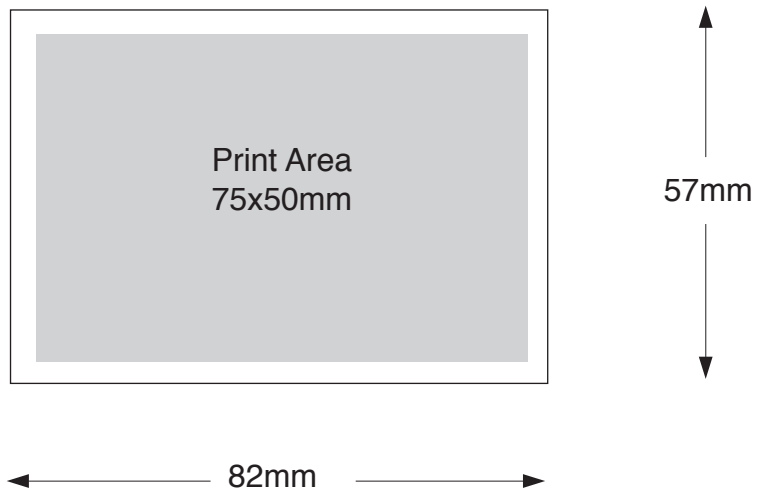

▶ Paper Block Holder Ref:8330

☑ Pad Print

✚ Screen Print

✚ Custom Options

Colours available: (All frosted) red, orange, green, reflex blue, clear

Print Area  
25x45mm

102mm

57mm

front

82mm

57mm

side