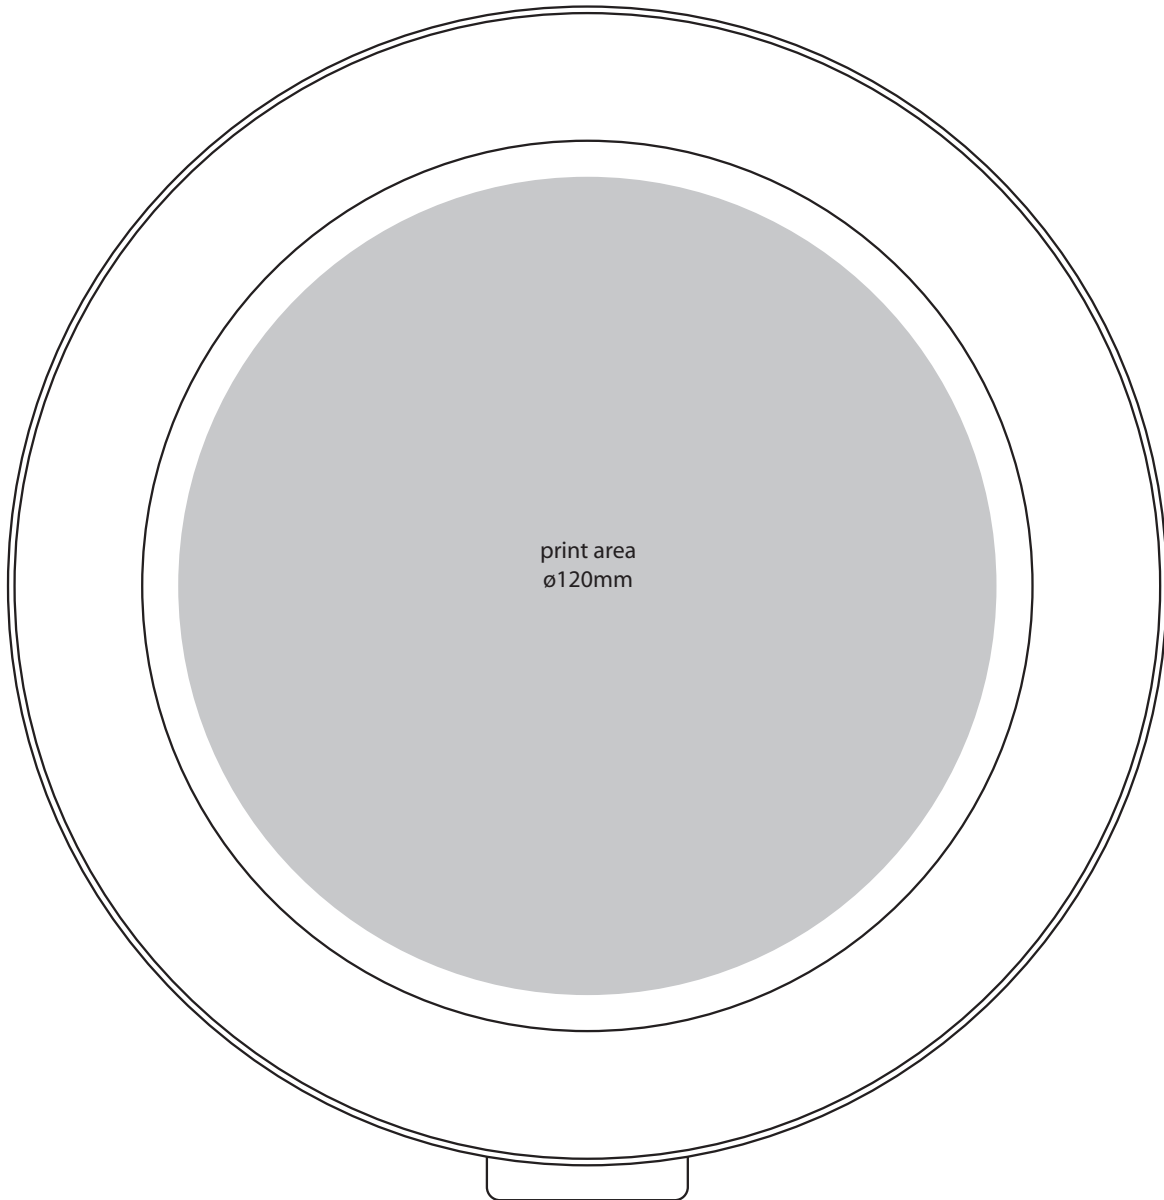

▶ Round Pasta Box Ref: 8312

✘ Pad Print

☑ Screen Print

✘ Custom Options

Colours Available: All Standard Colours

← 175mmØ →