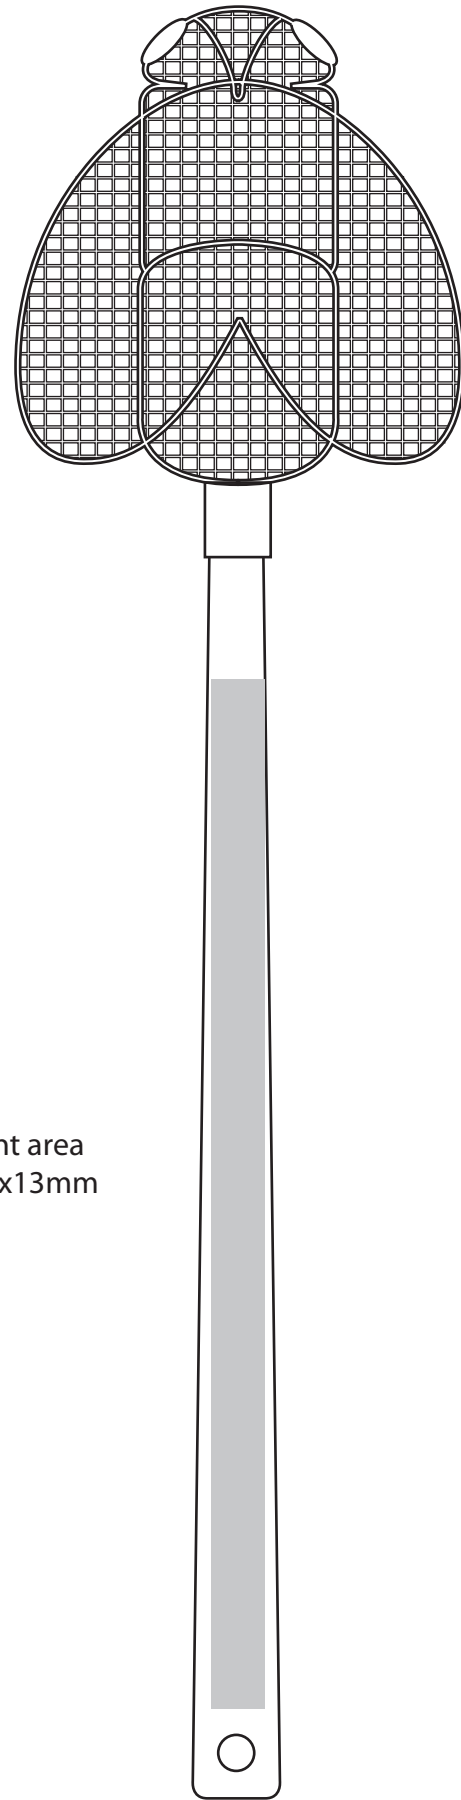

🎯 Fly Swat Ref: 8221

🛠️ Pad Print

✅ Screen Print

🛠️ Custom Options

Colours available:

Red/white(handle)

Blue/white(handle)

print area
250x13mm

410 mm

102 mm