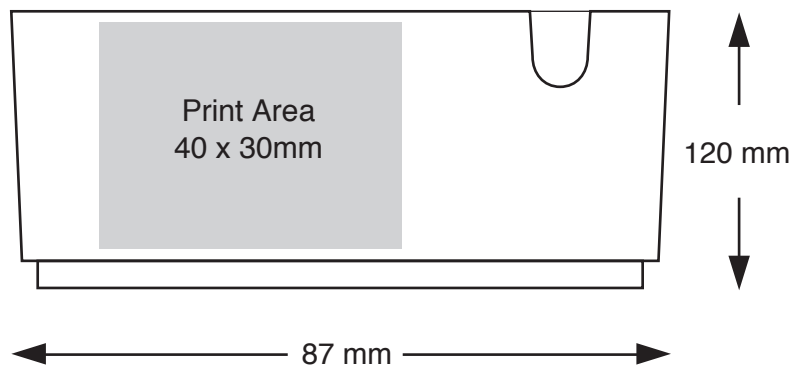

▶ Round Ashtray Ref:8216

✚ Pad Print

✓ Screen Print

✚ Custom Options

Colours available: White, Red, Blue, Yellow, Black

Print Option 1

Print Option 2