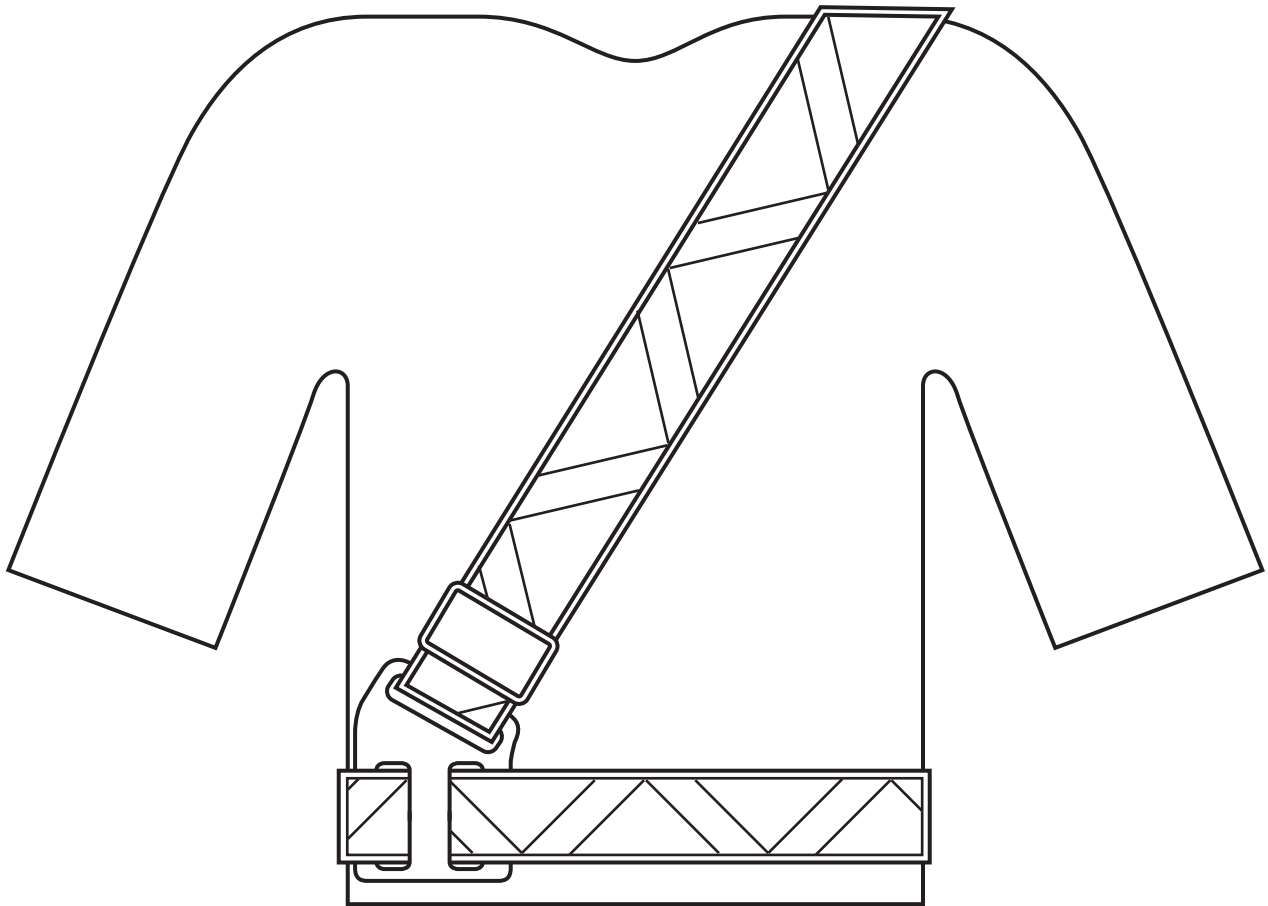

🔍 Cycle Belt - hi - vis Ref: 8209

✚ Pad Print

☑ Screen Print

✚ Custom Options

Colours available:

Road Safety EN13356 approved material Yellow

Print sections: 100 x 40mm wide, with 100mm gap between prints. Shoulder + Waist belt will be printed