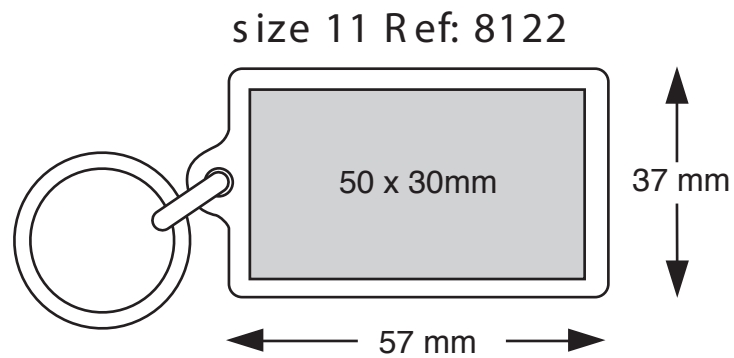

🔍 Clear acrylic key fob (sheet 2) Ref: 8122

☑ Lithographic Print - 1 or 2 sides

✚ Screen Print

✚ Custom Options

Please note colours may vary due to the nature of lithographic printing. These products are available unassembled.