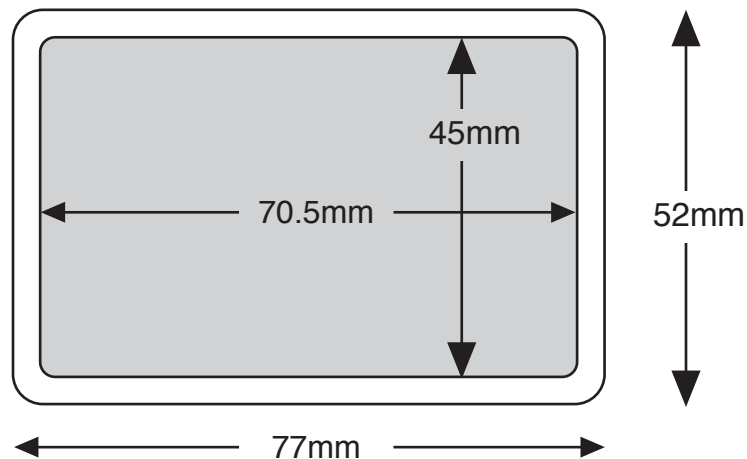

▶ Acrylic Magnet Ref: 8101

☑ Lithographic Print - 1 or 2 sides

✚ Custom Option

Colours available: Clear

Note: Print colours may vary due to the nature of lithographic printing.