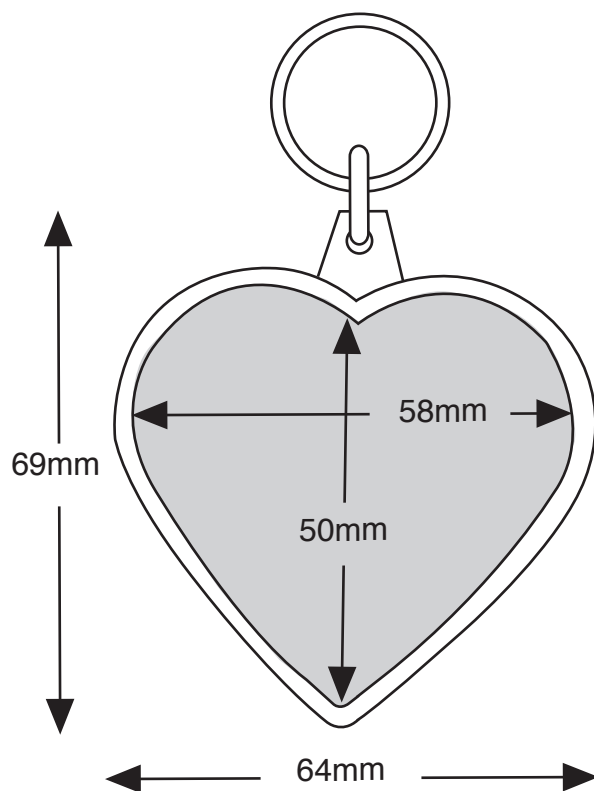

▶ Acrylic Key Fob (Shaped) - Heart Ref: 8058

☑ Lithographic Print 1 or 2 sides

✚ Custom Options

Please note colours may vary due to the nature of lithographic printing.
These products are available unassembled.