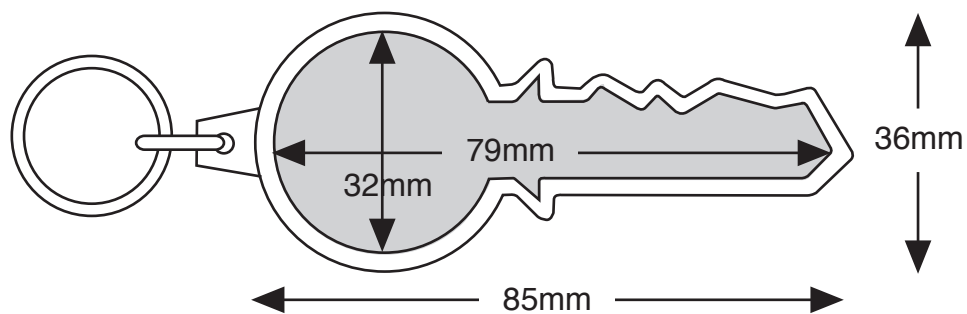

🎯 Acrylic Key Fob (Shaped) - Key Ref: 8056

☑ Lithographic Print 1 or 2 sides

✚ Custom Options

Please note colours may vary due to the nature of lithographic printing.
These products are available unassembled.