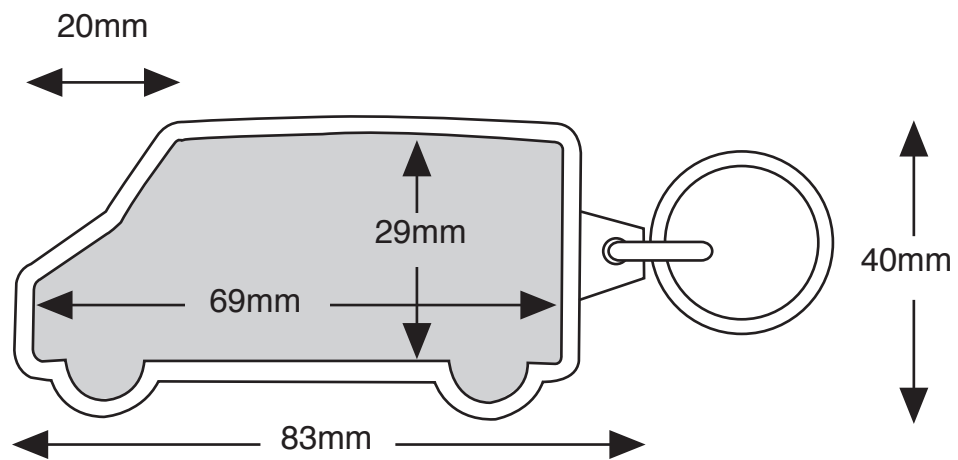

🎬 Acrylic Key Fob (Shaped) - Van Ref: 8055

☑ Lithographic Print 1 or 2 sides

✚ Custom Options

Please note colours may vary due to the nature of lithographic printing.
These products are available unassembled.