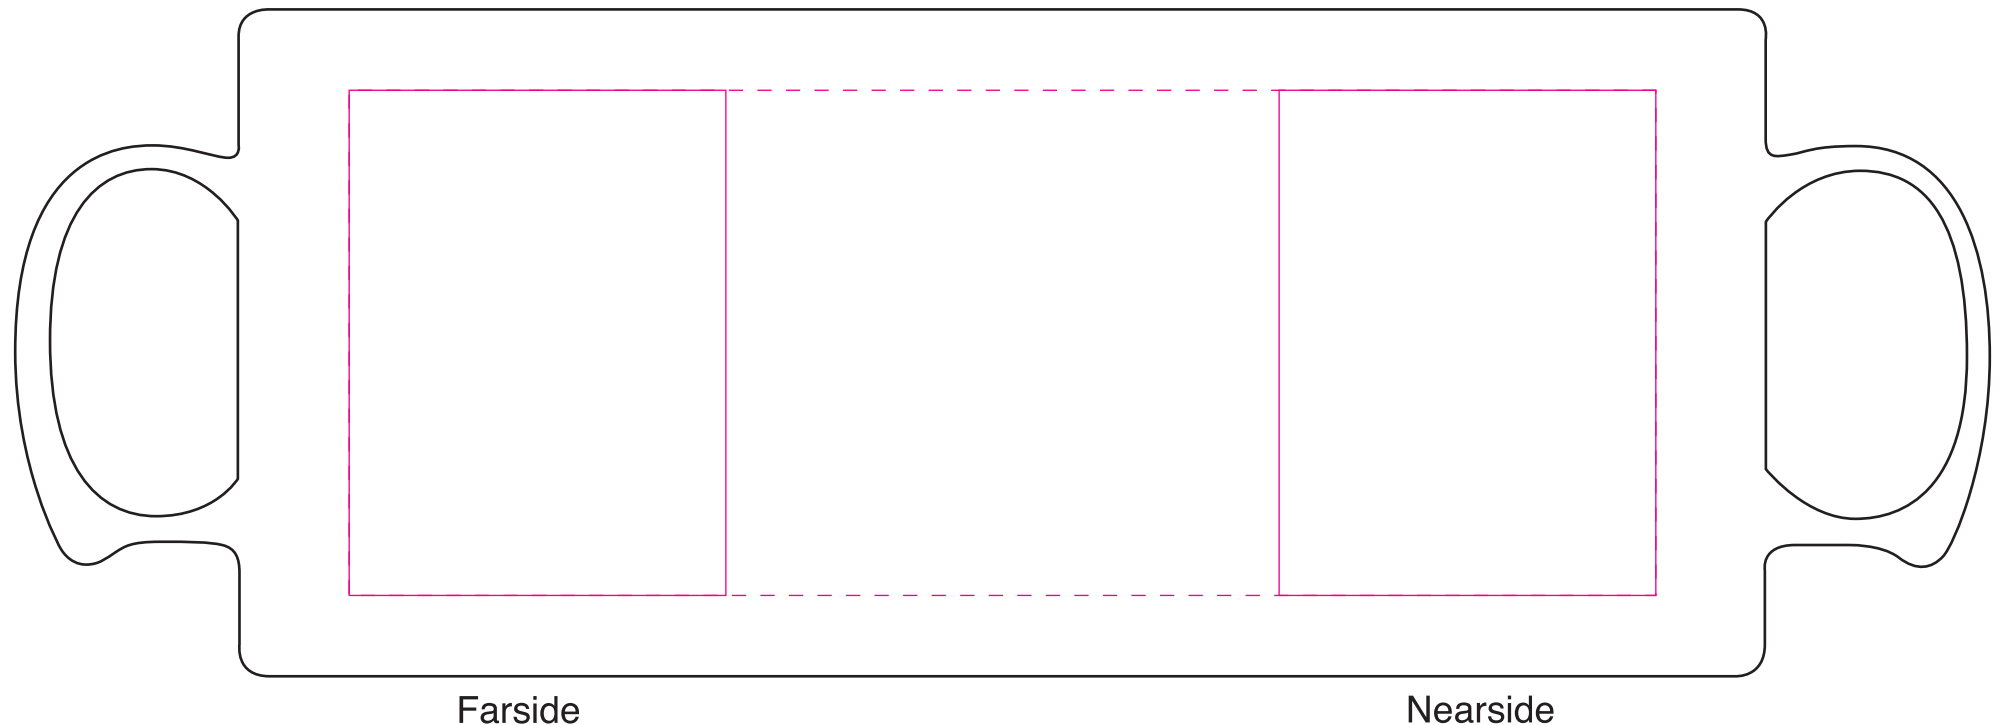

# Standard Mug

Product Dimension(mm): 85x85

## Minimum Print Restrictions (Screen)

Line thickness (0.3mm)

Reversed Line (0.3mm)

Text (6pt)

A E I O U

Reversed Text (10pt)

A E I O U

Any lines or text below these restrictions will result in a loss of detail when printed

Artwork Size (Wrap-around) = ??

Artwork Size (Nearside) = ??

Artwork Size (Farside) = ??

**Please read carefully:**

N/A

## Key:

- - - Max Print Area (Wraparound)
- Max Print Area (Nearside/Farside)