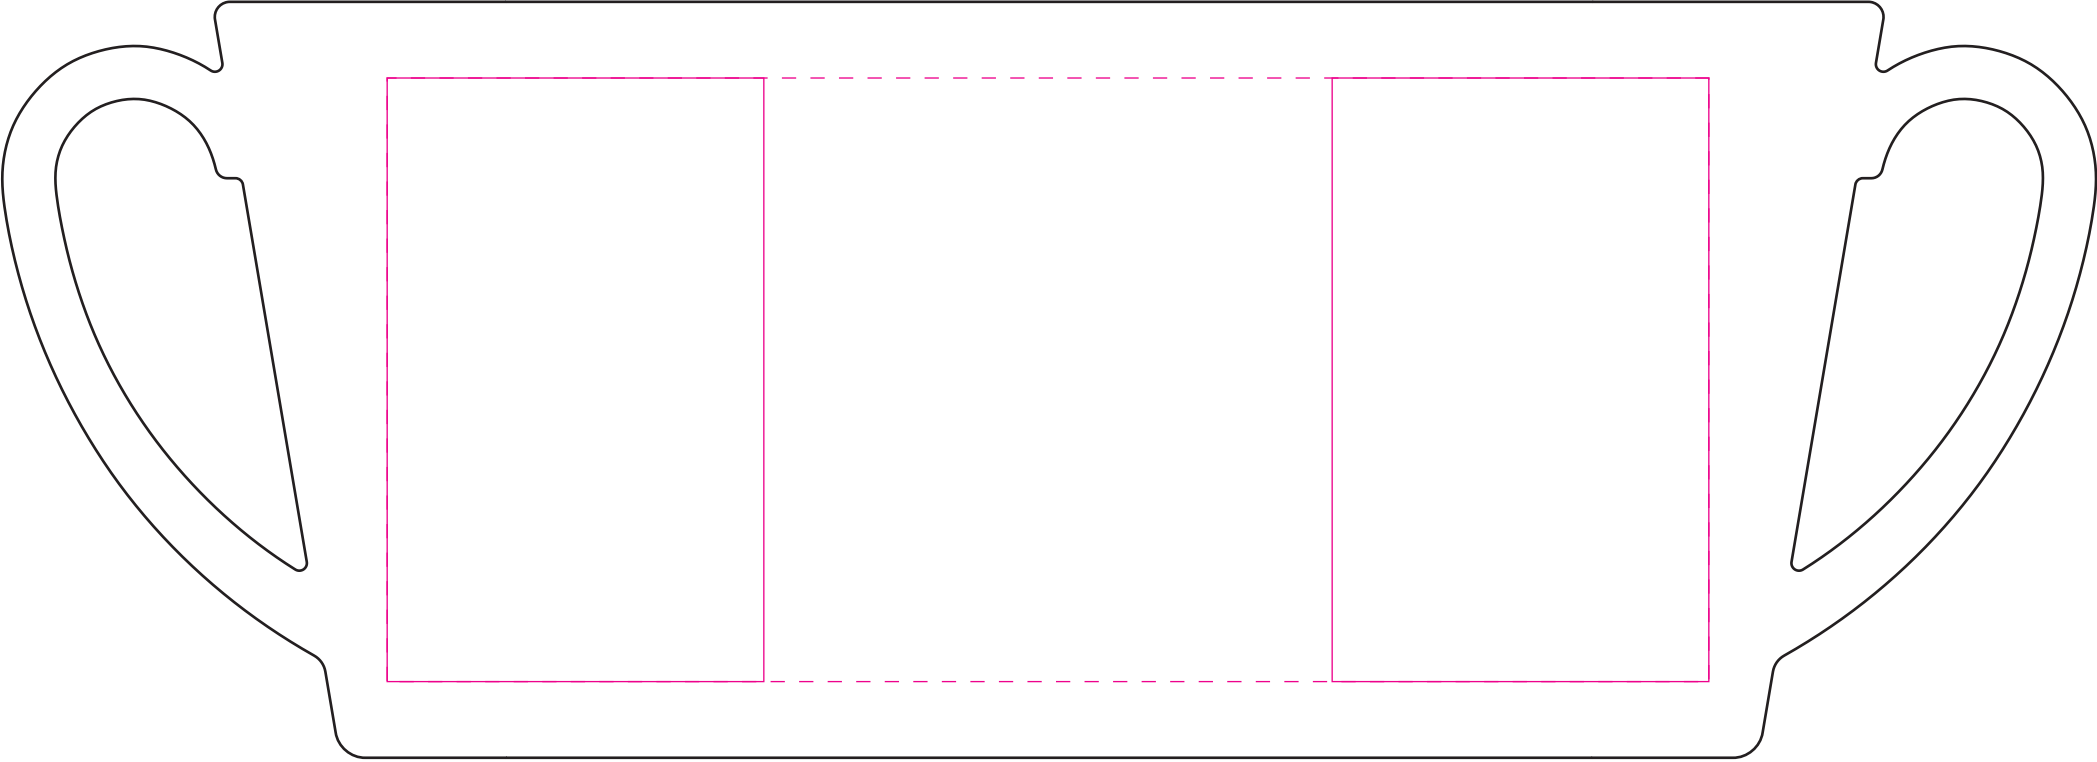

Supreme Mug

Product Dimension(mm): 90x100

Minimum Print Restrictions (Screen)

Line thickness (0.3mm)

Reversed Line (0.3mm)

Text (6pt)

A E I O U

Reversed Text (10pt)

Any lines or text below these restrictions will result in a loss of detail when printed

Artwork Size (Wrap-around) = ??

Artwork Size (Nearside) = ??

Artwork Size (Farside) = ??

Please read carefully:

N/A

Farside

Nearside

Key:

--- Max Print Area (Wraparound)

— Max Print Area (Nearside/Farside)

Notes For Artroom:

N/A