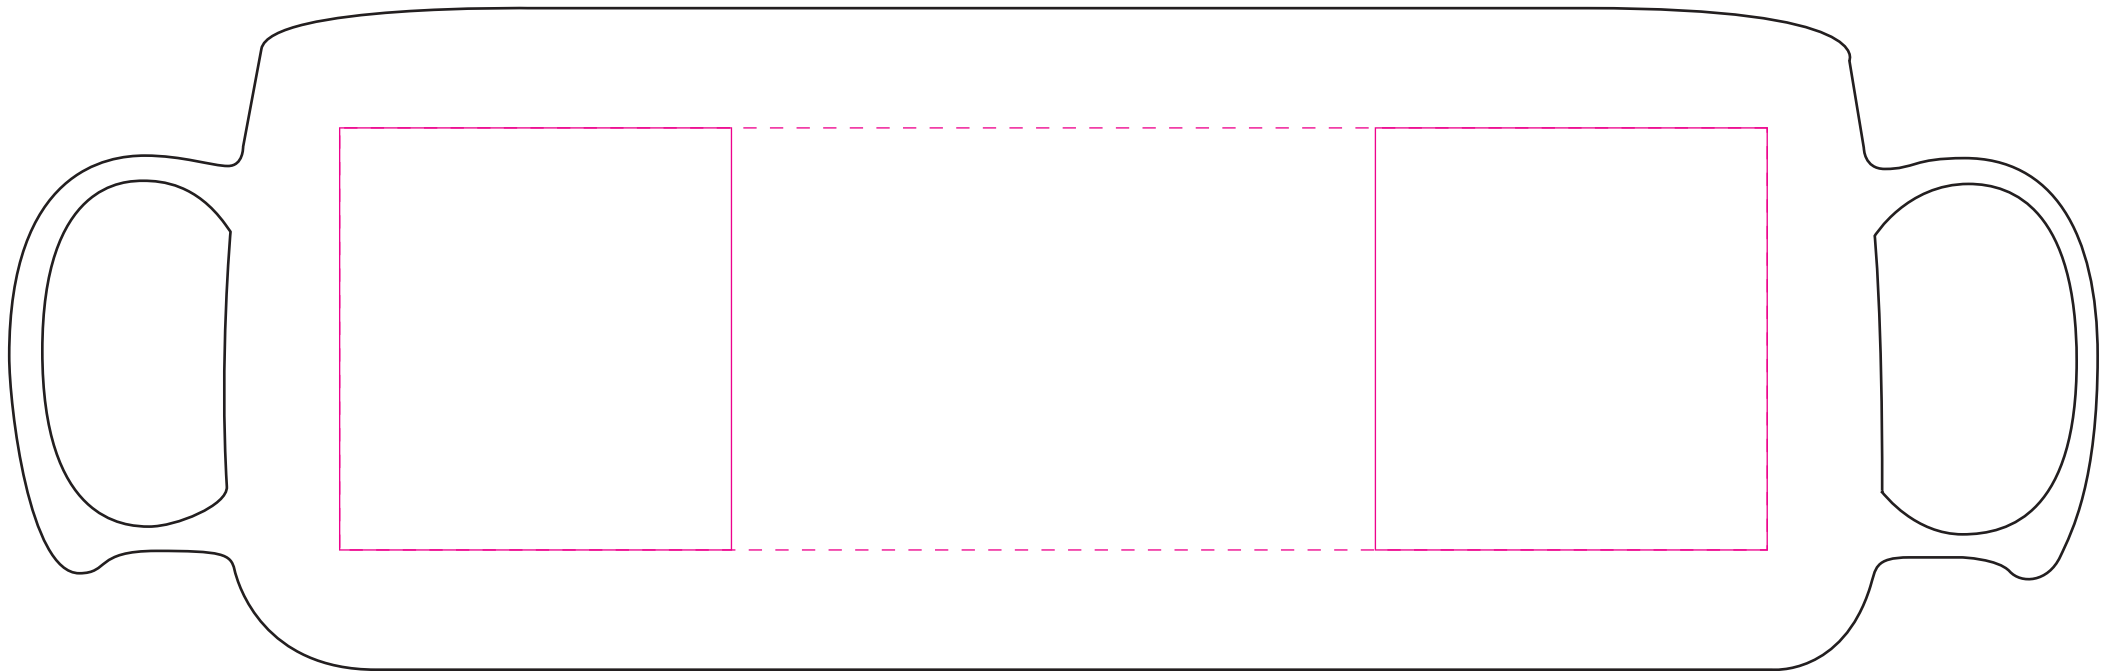

Classic Mug

Product Dimension(mm): 85x90

Minimum Print Restrictions (Screen)

Line thickness (0.3mm)

Reversed Line (0.3mm)

Text (6pt)

A E I O U

Reversed Text (10pt)

A E I O U

Any lines or text below these restrictions will result in a loss of detail when printed

Artwork Size (Wrap-around) = ??

Artwork Size (Nearside) = ??

Artwork Size (Farside) = ??

Please read carefully:

N/A

Key:

--- Max Print Area (Wraparound)

— Max Print Area (Nearside/Farside)

Notes For Artroom:

N/A