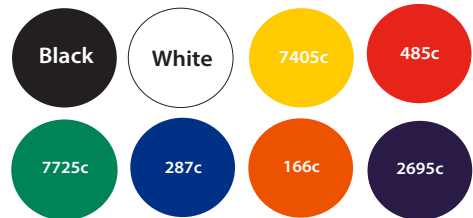

Whistle Keyring Artwork Template

Description: Whistle Keyring

Item Size: 70 x 42mm

Artwork Size: APPROX 38mm Diameter

Available colours

closest approximated colour match

Further Notes

Any font smaller than this (6pt) may not be legible.