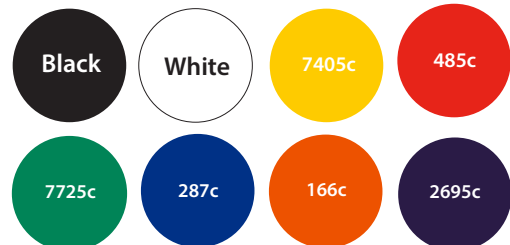

# Vent Scent Artwork Template

Description: Vent Scent

Item Size: 102 x 56mm

Artwork Size: APPROX 83 x 48mm

**VENT SCENT**

Hole in side, in the shape of the vent scent logo, to slowly let fragrance out

Available colours

closest approximated colour match