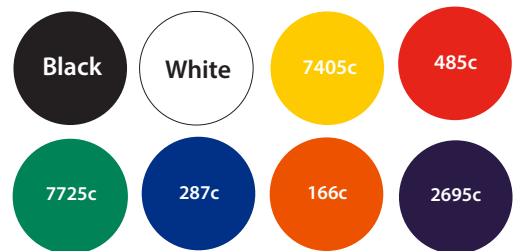

# Turbo Pro Artwork Template

Description: Turbo Pro Flying Disk  
Item Size: 220 mm  
Artwork Size: APPROX 155 mm

## Available colours

closest approximated colour match