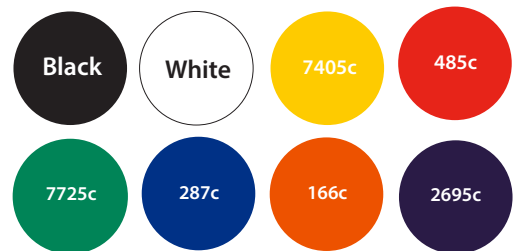

Turbo Pro Artwork Template

Description: Turbo Pro Flying Disk
Item Size: 220 mm
Artwork Size: APPROX 155 mm

Available colours

closest approximated colour match

Further Notes

Any font smaller than this may not be legible.